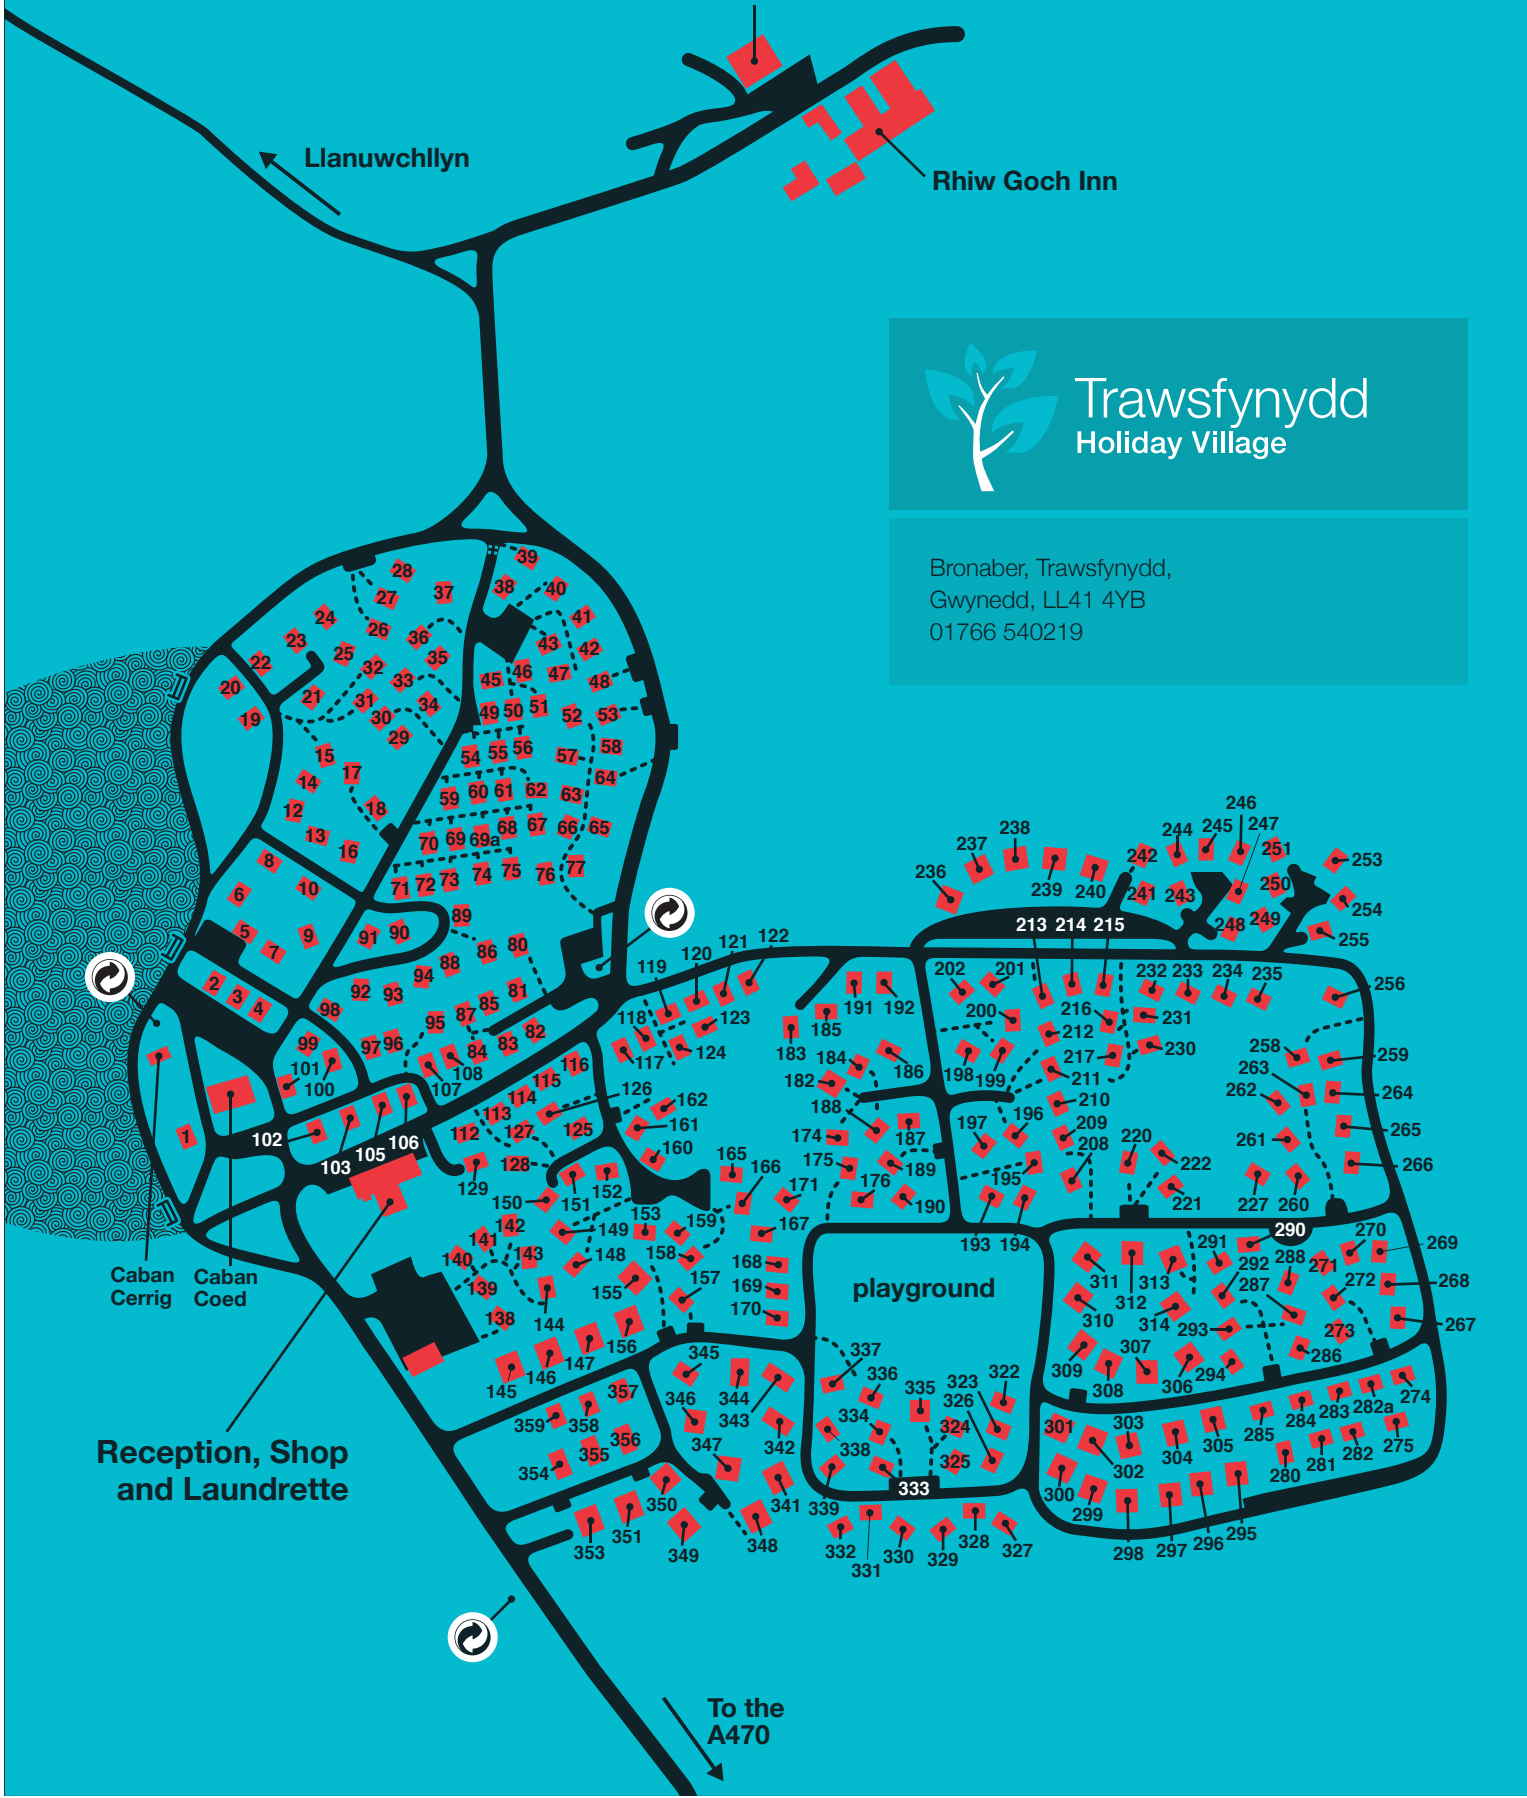

Rhiw Goch Bunkhouse

Llanuwchllyn

Rhiw Goch Inn

Trawsfynydd
Holiday Village

Bronaber, Trawsfynydd,
Gwynedd, LL41 4YB
01766 540219

Reception, Shop
and Laundrette

Caban Cerrig
Caban Coed

playground

To the
A470

KEY

-  Recycling and Refuse Centre
-  Dog Walking Area
-  Footpath
-  Gate/Entrance